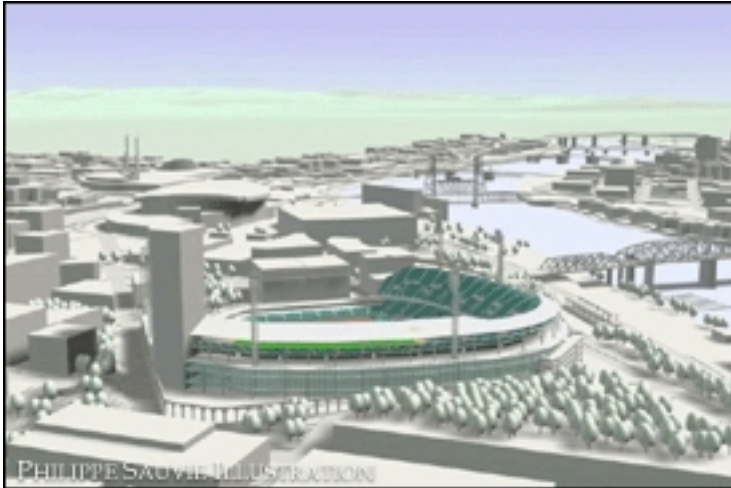

Portland Ballpark (Video)

Written by Animation

Tuesday, 05 September 2006 16:40

Proposed Ballpark in Portland. Blanchard Site location, just north of the Rose Garden Arena.

Select the "Play" button to view fly-through 3D mass modeling animation